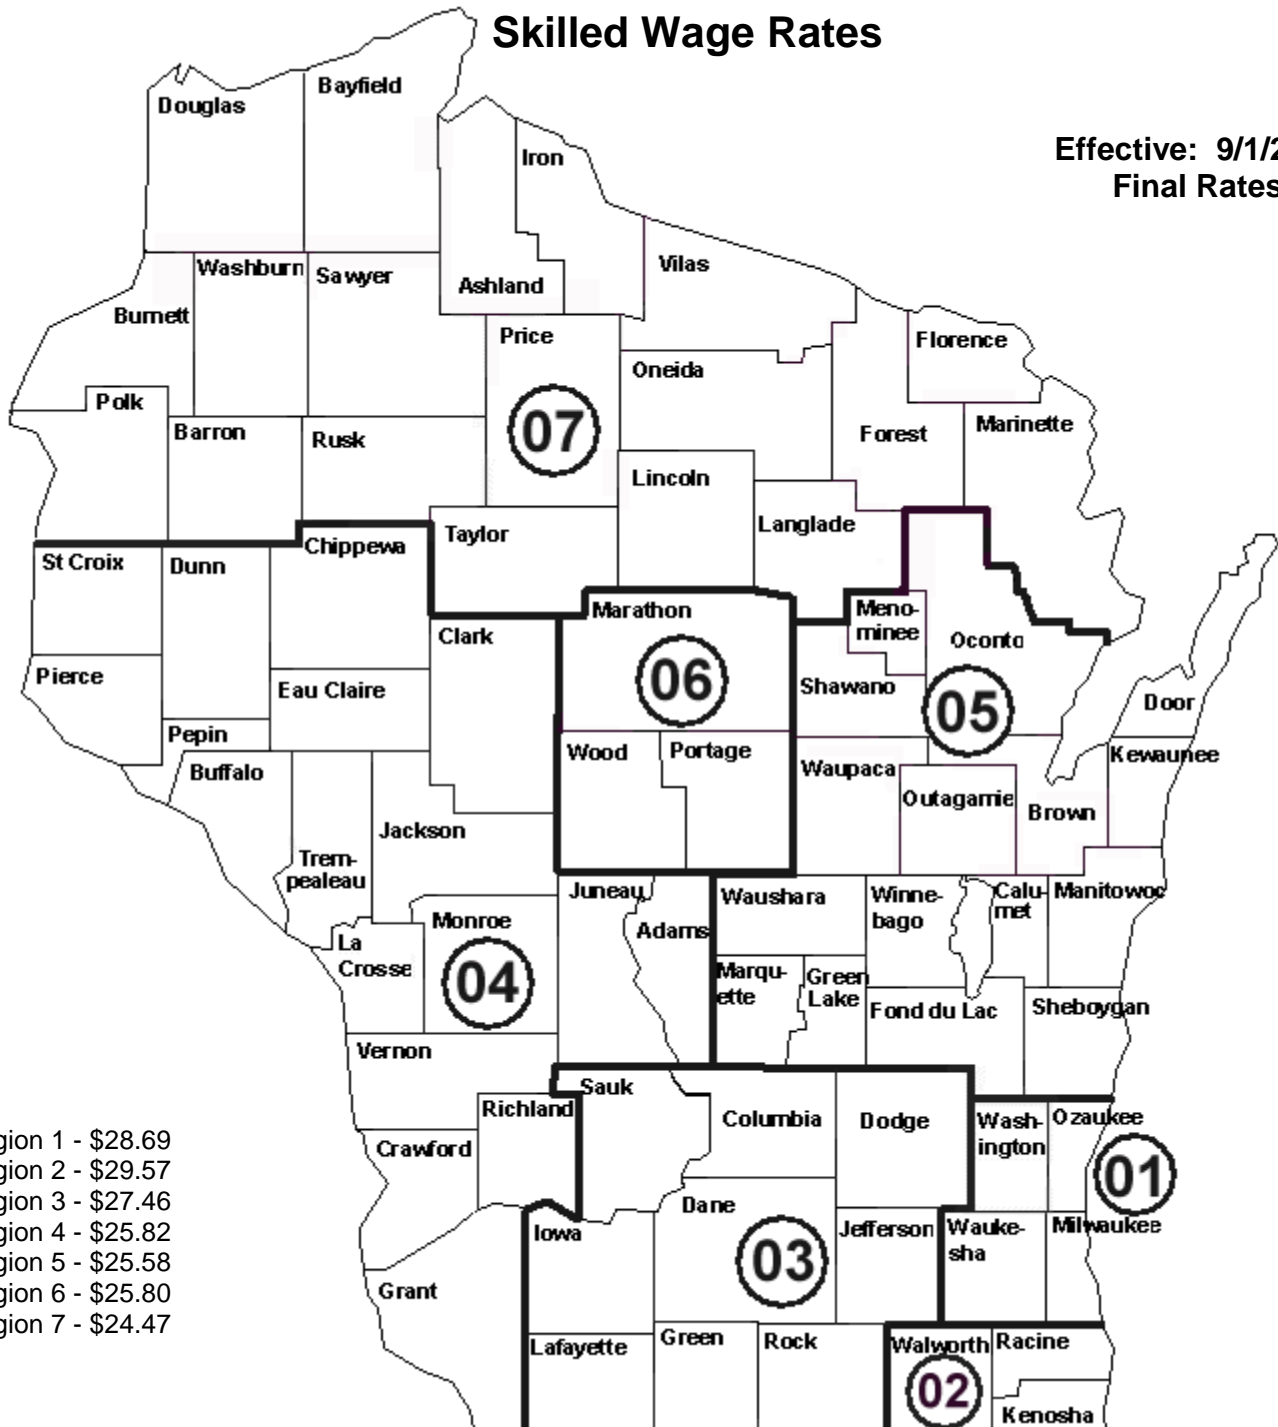

ABC of WI Electrician Skilled Wage Rates

Effective: 9/1/2009
Final Rates

- Region 1 - \$28.69
- Region 2 - \$29.57
- Region 3 - \$27.46
- Region 4 - \$25.82
- Region 5 - \$25.58
- Region 6 - \$25.80
- Region 7 - \$24.47

1st period of 12 months of not less than 1728 hours at 45% of the base skilled wage rate
 2nd period of 12 months of not less than 1728 hours at 55% of the base skilled wage rate
 3rd period of 12 months of not less than 1728 hours at 65% of the base skilled wage rate
 4th period of 12 months of not less than 1728 hours at 70% of the base skilled wage rate
 5th period of 12 months of not less than 1728 hours at 75% of the base skilled wage rate

For apprentices contracted 9/15/99 to 8/31/06.

Firms that work outside the normal geographic areas where there is a higher skilled wage; the employer must use the higher skilled wage rate for determining apprentice wages while working in the higher rate area.